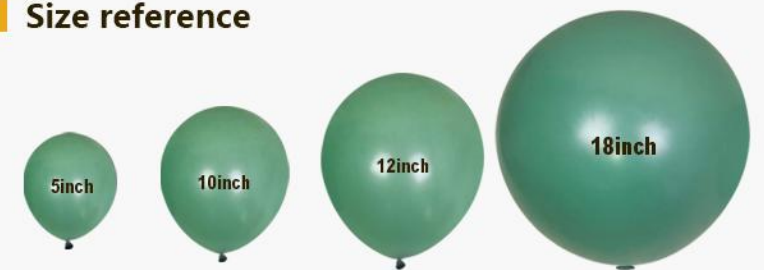

Size reference