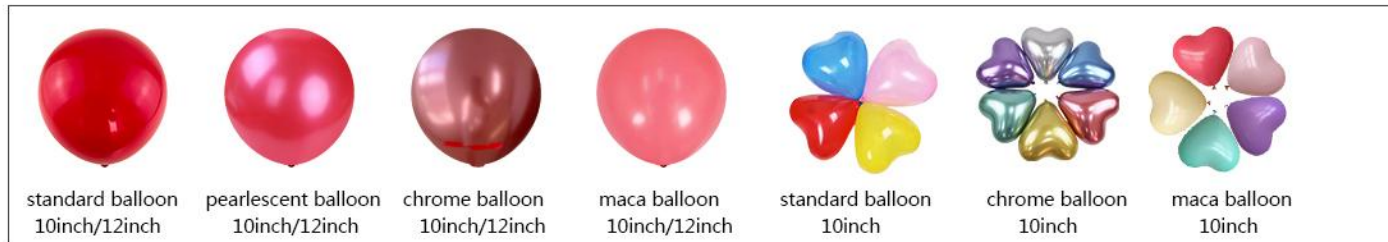

select balloon