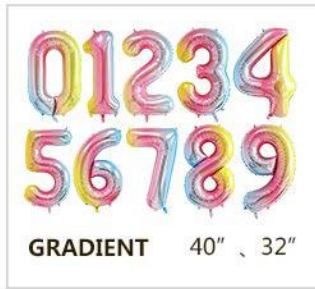

digital foil balloons

size comparison

package display

color display (Imitation Beauty)

color display (Chubby Font)

letter balloon

size comparison

		
16inch weight: 7g/pc (size: about 40cm)	32inch weight: 7g/pc (size: about 80cm)	40inch weight: 7g/pc (size: about 108cm)

SINGLE NOTE BLUE
about 29*44.5cm

SINGLE NOTE BLACK
about 29*44.5cm

SINGLE NOTE PEARL PINK
about 29*44.5cm

SINGLE NOTE PEARL BLUE
about 29*44.5cm

DOUBLE NOTE BLUE
about 41*44cm

DOUBLE NOTE BLACK
about 41*44cm