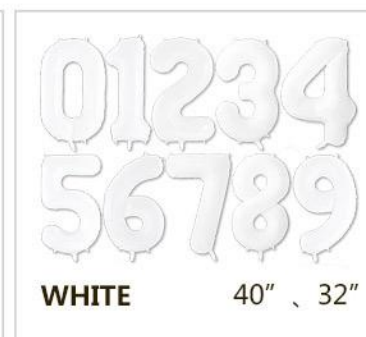

digital foil balloons

size comparison

package display

color display (Imitation Beauty)

color display (Chubby Font)

letter balloon

size comparison

		
16inch weight: 7g/pc (size: about 40cm)	32inch weight: 7g/pc (size: about 80cm)	40inch weight: 7g/pc (size: about 108cm)

heart balloon

size comparison

color display

color display

Specification selection

number	size	weight	package	color(Reference color display)
5inch	about 13cm	1g/pc	50pcs/bag	FLH03-FLH08, FLH10, FLH14-FLH16, FLH19
10inch	about 20cm	3g/pc	50pcs/bag	FLH03-FLH08, FLH10-FLH16
18inch	about 45cm	8g/pc	50pcs/bag	FLH01-FLH10, FLH12-FLH18, FLH20-FLH34
24inch	about 65cm	15g/pc	50pcs/bag	FLH03-FLH07, FLH10, FLH11, FLH14-FLH16
32inch	about 75cm	26g/pc	50pcs/bag	FLH03, FLH04, FLH06, FLH07, FLH10, FLH11, FLH15

size comparison

color display

color display

Specification selection

number	size	weight	packange	color(Reference color display)
5inch	about 13cm	1g/pc	50pcs/bag	FLS03-FLS08, FLS10, FLS13-FLS16
10inch	about 20cm	3g/pc	50pcs/bag	FLS01, FLS03-FLS08, FLS10-FLS17
18inch	about 48cm	8g/pc	50pcs/bag	FLS01-FLS10, FLS12-FLS16, FLS18-FLS35
24inch	about 65cm	15g/pc	50pcs/bag	FLS01, FLS03-FLS08, FLS10-FLS12, FLS14, FLS15
32inch	about 75cm	26g/pc	50pcs/bag	FLS03, FLS04, FLS06, FLS07

SINGLE NOTE BLUE
about 29*44.5cm

SINGLE NOTE BLACK
about 29*44.5cm

SINGLE NOTE PEARL PINK
about 29*44.5cm

SINGLE NOTE PEARL BLUE
about 29*44.5cm

DOUBLE NOTE BLUE
about 41*44cm

DOUBLE NOTE BLACK
about 41*44cm