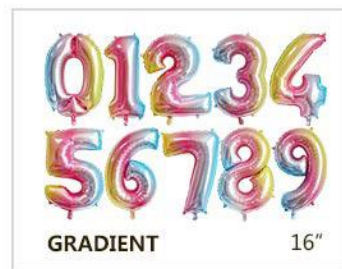

digital foil balloons

size comparison

package display

color display (Imitation Beauty)

color display (Chubby Font)

letter balloon

size comparison

		
16inch weight: 7g/pc (size: about 40cm)	32inch weight: 7g/pc (size: about 80cm)	40inch weight: 7g/pc (size: about 108cm)