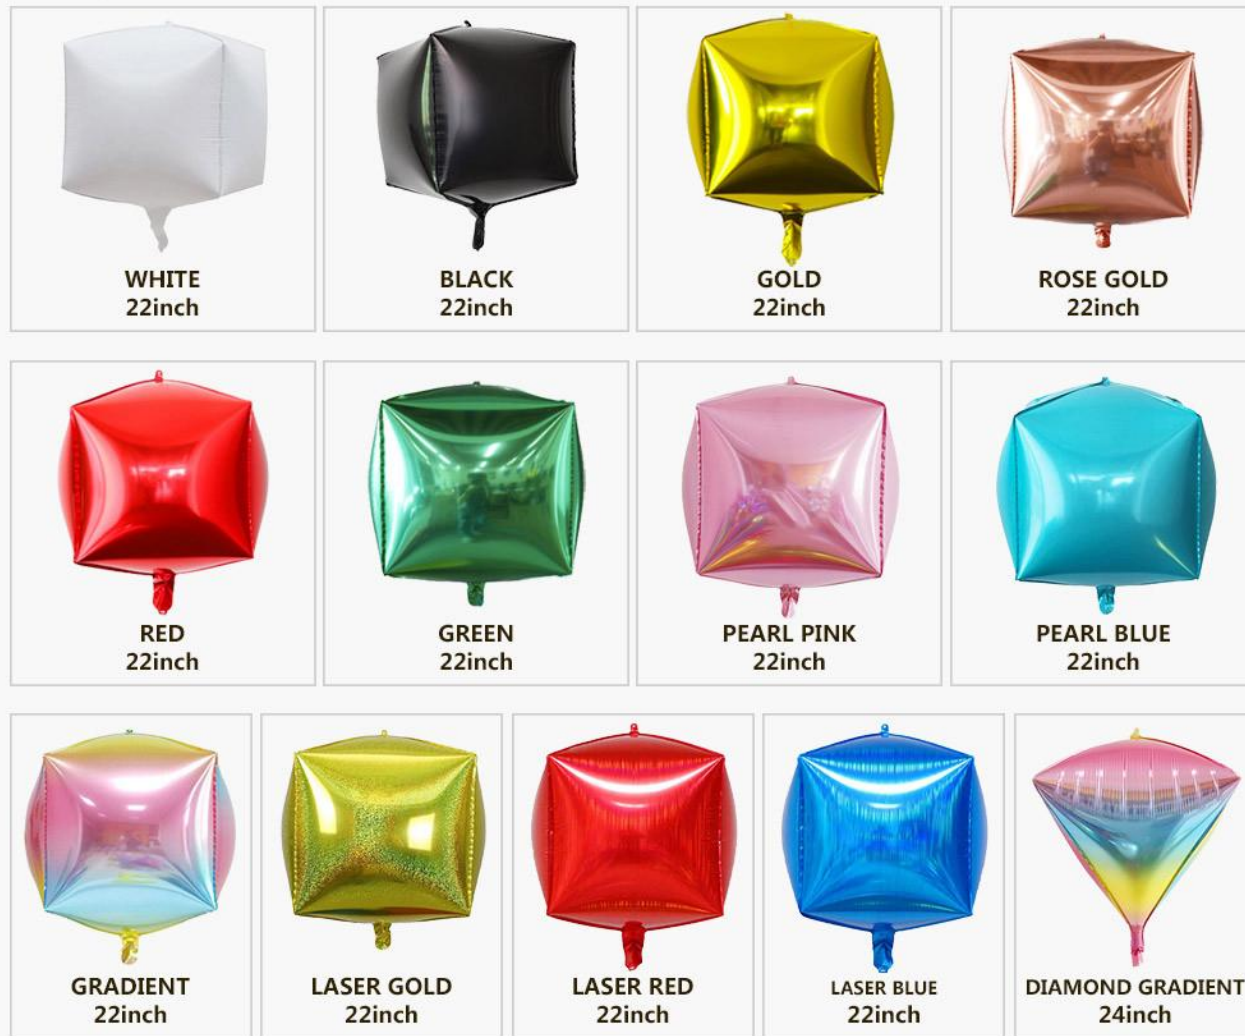

color display